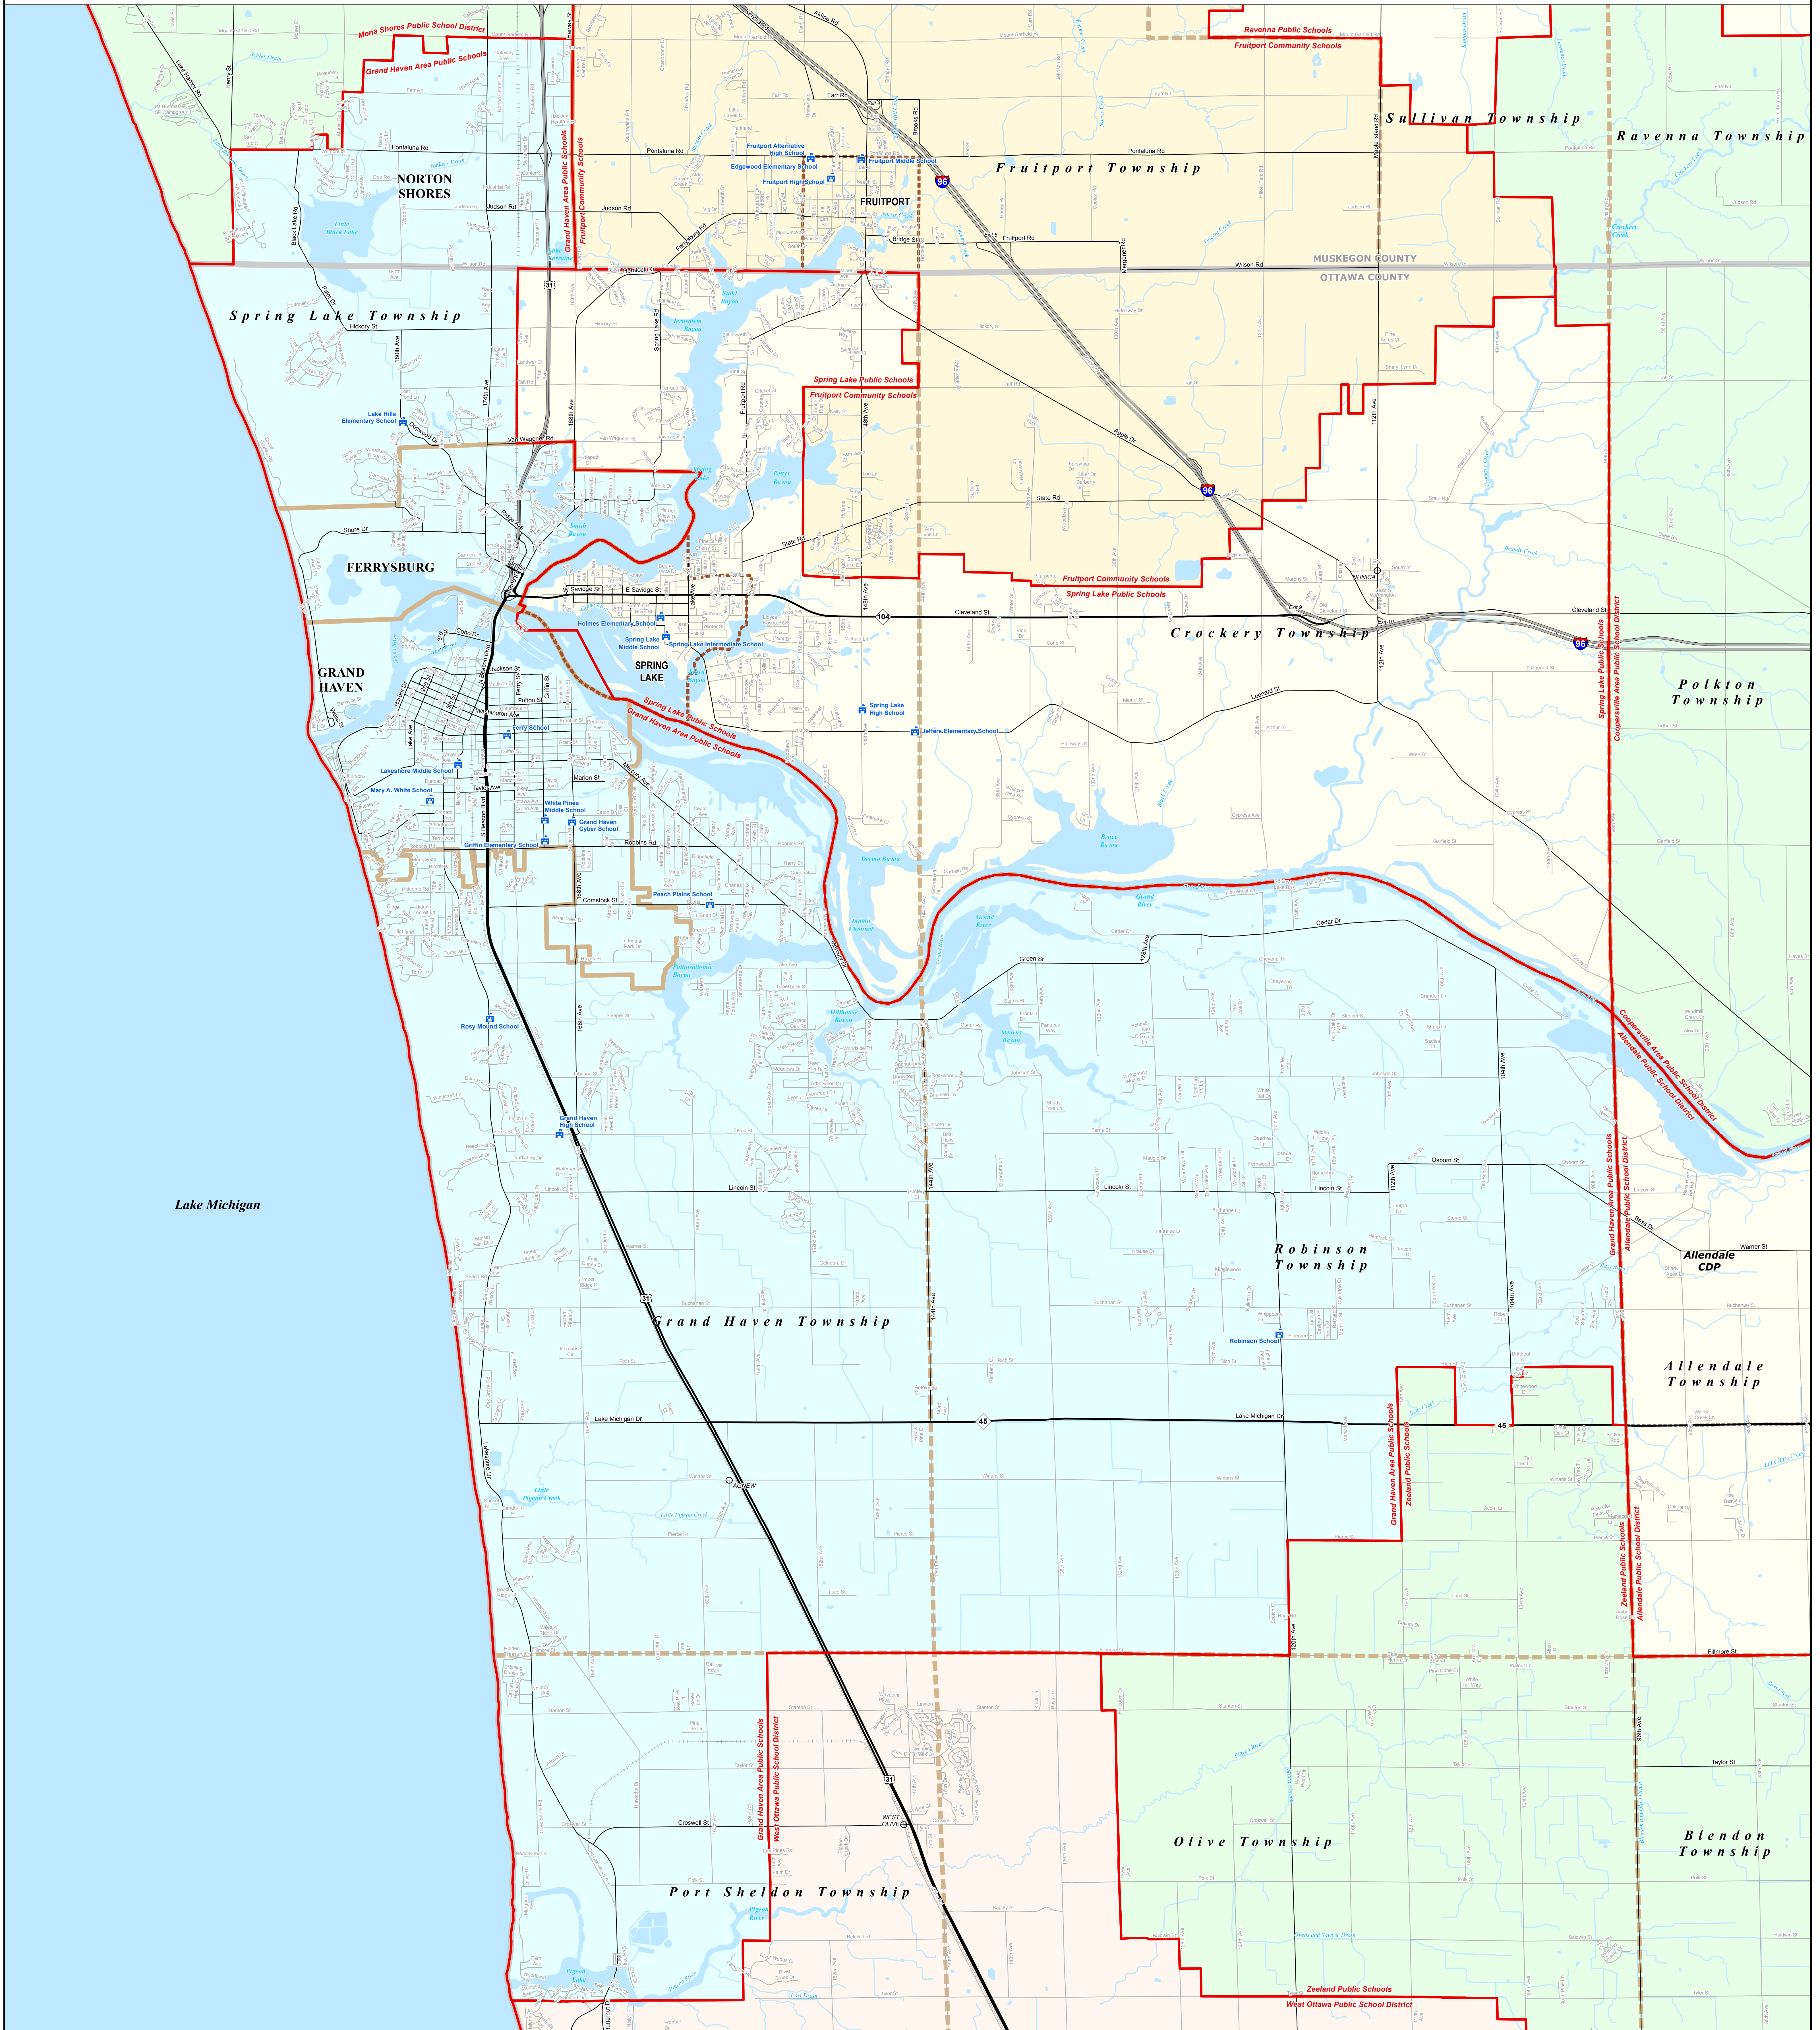

GRAND HAVEN AREA PUBLIC SCHOOLS

Ottawa Area ISD

*Note: Non K-12 School Districts identified with Asterisk (*) in Name

11/14/13

Legend - School District - County - City - Township - Village - Census Designated Place	- School - Freeway - Highway - Primary Road - Local Road	- Railroad - Water Feature - River, Stream, or Drain

Source: Michigan Geographic Framework, v13a